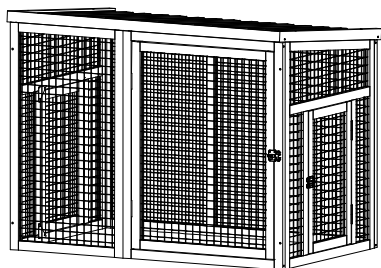

5

6

7

8

9

10

zooplus SE | Sonnenstraße 15 | 80331 München |
Germany | zooplus.com | service@zooplus.com
For GB market: **zooplus Services Ltd.** |
30 St. Giles | Oxford | OX1 3LE | England
Made in China

TIAKI Wooden Outdoor Enclosure
LA 463573 PO xxxxxx

4 054651 021903